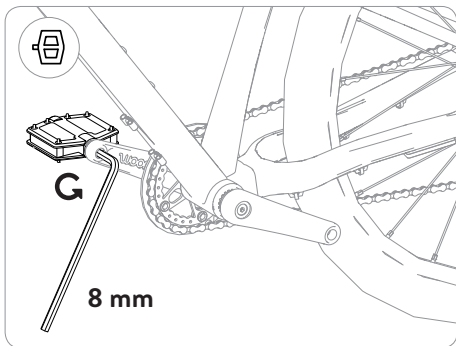

## Tools

 4 mm  
8 mm

**+43 2243 23923**

[woom@woombikes.com](mailto:woom@woombikes.com)

**woom™**

**woom OFF Assembly Instructions 10.19**

woom GmbH

Inkustraße 1-7 / Halle 14 / Top 5