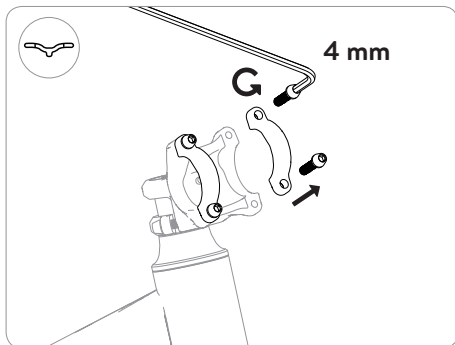

## Tools

 4 mm  
8 mm

**+43 2243 23923**

[woom@woombikes.com](mailto:woom@woombikes.com)

**woom™**

**woom OFF Assembly Instructions 10.19**

woom GmbH

Inkustraße 1-7 / Halle 14 / Top 5