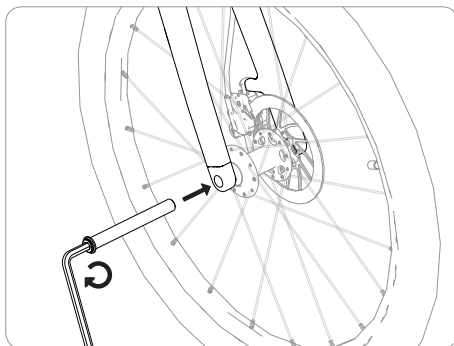

## Tools

 4 mm  
8 mm

**+43 2243 23923**

[woom@woombikes.com](mailto:woom@woombikes.com)

**woom™**

**woom OFF Assembly Instructions 10.19**

woom GmbH

Inkustraße 1-7 / Halle 14 / Top 5