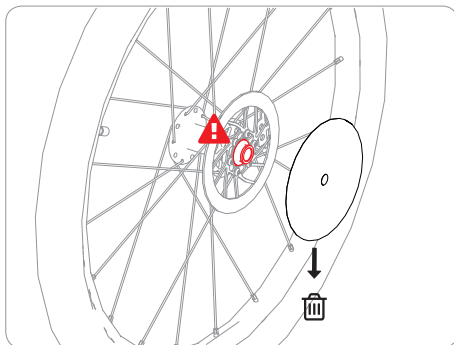

## Tools

 4 mm  
8 mm

**+43 2243 23923**

[woom@woombikes.com](mailto:woom@woombikes.com)

**woom™**

**woom OFF Assembly Instructions 10.19**

woom GmbH

Inkustraße 1-7 / Halle 14 / Top 5