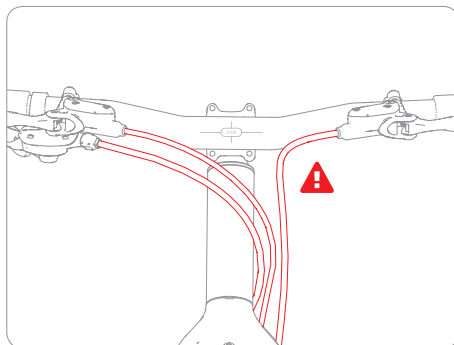

## Tools

 4 mm  
8 mm

**+43 2243 23923**

[woom@woombikes.com](mailto:woom@woombikes.com)

**woom™**

**woom OFF Assembly Instructions 10.19**

woom GmbH

Inkustraße 1-7 / Halle 14 / Top 5