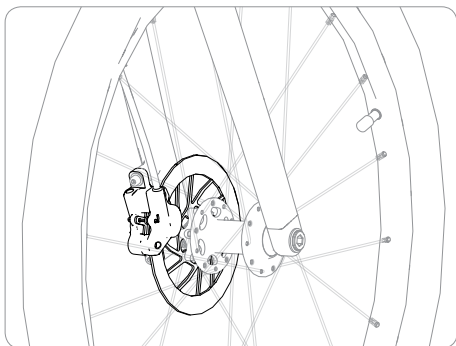

## Tools

 4 mm  
8 mm

**+43 2243 23923**

[woom@woombikes.com](mailto:woom@woombikes.com)

**woom™**

**woom OFF Assembly Instructions 10.19**

woom GmbH

Inkustraße 1-7 / Halle 14 / Top 5